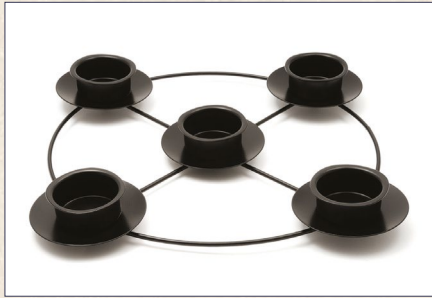

15" DIAMETER DUEL PURPOSE SCROLL/SPIKED ADVENT FRAME Suitable for 1" and 1½" candles. Not suitable for fluted candles

ADVENT FRAMES

14" DIAMETER ADVENT RING BLACK Suitable for 2" candles

Code	AF05B
Price	£48.82