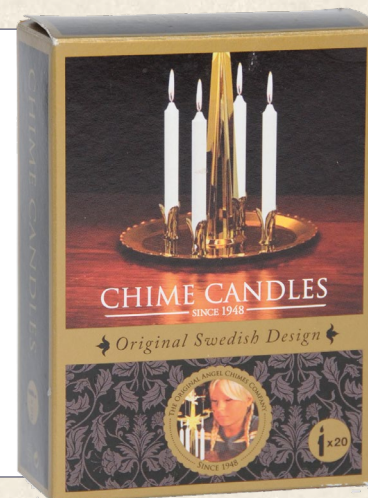

WHILE STOCK LASTS

NATIVITY FIGURES
10" HIGH X 1 SET

Code	89322
Price	£160.00

WHILE STOCK LASTS

Code	89308
Price	£129.00

OLIVE WOOD NATIVITY SET WITH STABLE - 1
Figures 11.5cm/4.5" High, Stable 20.5cm

CARDBOARD DRIPSHIELDS
4" diameter to take 1/2" or 3/4" candle

Code	DS20
Price	£13.98
Pack	200

Code	VC12T	Candle shown TAPERED WHITE CANDLE 12 x 1/2" with foilhold
Price	£47.13	
Pack	100	

BRASS ANGEL CHIMES
Including 4 Candles.
Pack of 6

Code	BAC
Price	£83.60

SILVER ANGEL CHIMES
Including 4 Candles.
Pack of 6

Code	SAC
Price	£83.60

CHRISTINGLE VOTIVE CANDLES candles 1/2"

Code	CCV1	CCV1R	VC03A	VC04A	VC06A
Price	£9.96	£10.95	£12.62	£15.25	£22.57
Height	4 1/2"	4 1/2"	3"	4 1/2"	6"
Colour	White	Red	White	White	White
Qty	50	50	100	100	100