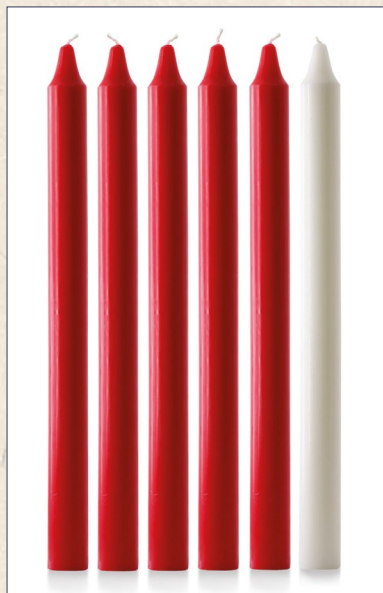

ADVENT CANDLE SET 15" x 1 1/8",
overdipped 5 red, 1 white.

Code	AC04R
Price	£27.45