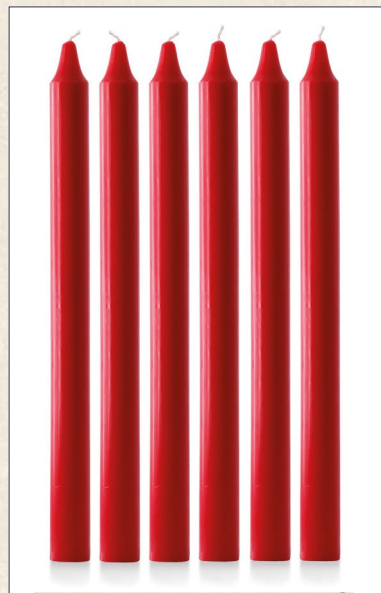

Code	AC01PU
Price	£24.14

ADVENT CANDLE SET 15" x 1 1/8",
overdipped 4 purple, 1 pink, 1 white.

Code	AC02P
Price	£27.45

ADVENT CANDLE SET 15" x 1 1/8",
overdipped 5 red, 1 white.

Code	AC04R
Price	£27.45

ADVENT CANDLE SET 15" x 1 1/8",
overdipped 5 white.

Code	AC06W
Price	£27.45

ADVENT CANDLE SET 15" x 1 1/8",
overdipped 5 red.

Code	AC06R
Price	£27.45

ADVENT CANDLE SET 15" x 1 1/8",
overdipped 5 purple.

Code	AC06P
Price	£27.45

ADVENT CANDLE SET 2" wide, overdipped 4 red, 1 white.