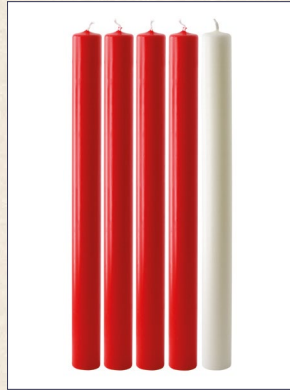

Code	ACT06W
Price	£18.21

NUMBERED 1-24
12" x ¾", overdipped gold
and red. Pack of 6

Code	ACT06R
Price	£18.21

NUMBERED 1-24
12" x ¾", overdipped gold
and ivory. Pack of 6

Code	ACT06I
Price	£18.21

ADVENT CANDLES

ADVENT CANDLE SET 10" x 3/8", overdipped
3 purple, 1 pink, 1 white.

Code	EA5PW
Price	£12.89

ADVENT CANDLE SET 10" x 3/8", overdipped
4 red, 1 white.

Code	EA5RW
Price	£12.89

ADVENT CANDLE SET 12" x 1", 6 white,
overdipped