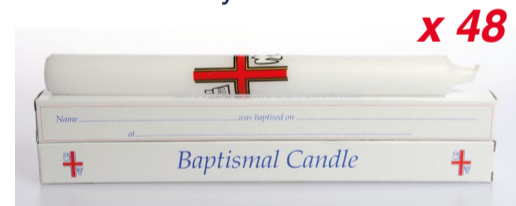

Year dated
Transfer
supplied
FREE with
Paschal
candle
order

APBG 03
3ft ARTIFICIAL
PALM BRANCH

APBG 04
4ft ARTIFICIAL
PALM BRANCH

◀ Perspex wax catchers
PWC 01 - 5" dia. 1 1/8" hole.
PWC 02 - 8" dia. 2 1/8" hole.
PWC 03 - 10" dia. 3 1/8" hole.

POH 01 Perspex 'Oasis'
watertight flower holder.
8" diameter 3 1/2" hole.

AP 01 (Not shown)
Grey Palm Ash sachet for
approx 30 people 30p

▶ AP 02B
Black Palm Ash sachet for
approx 300 people £1.20

IP 01

IP 02

IP 05

▲ Incense Pins

Natural Palm Leaves & Branches

PL 001 PALM LEAVES, Packed 100's
PB 03 3ft REAL PALM BRANCH
PB 05 5ft REAL PALM BRANCH
PB 07 7ft REAL PALM BRANCH

All orders for Palm branches and leaves need to be dispatched separately in March and therefore incur a one off charge by weight.

GFP 03
15" Glass Flame
Protector - for 3"
Paschal Candles

GFP 04
20" Glass Flame
Protector - for 4"
Paschal Candles

Please note these
are for short time
outdoor use only
must be removed
after use.

PA 005 AFRICAN PALM CROSSES ▲
Helping an African Christian Charity

PA 006 INDIAN PALM CROSSES ▲
Helping an Indian Christian
Educational Charity

Lenten Stands and Candles

LCH 01 18" x 14" (26" with candles) six 12" x 7/8" included.
LCH 03 33" x 48" maximum (60" with candles) six 12" x 2" included.

LCH 01
with
12" x 7/8"
Lenten
Candles

LCH 03
with
12" x 2"
Lenten
Candles

Special Offers

DBC 024 - 2 boxes 24 Baptismal Candles
+ **Receive** 2 boxes 25 x Old English design
Baptismal Certificates 8" x 6" Complete
with envelopes *Normal price* £111.02
Special Offer price £87.60 **Saving** £23.42

DBC 03 - 2 boxes 20 12" x 7/8" Baptismal
Candles + **Receive** 2 boxes 25 x Old English
design Baptismal Certificates 8" x 6" Complete
with envelopes *Normal price* £139.99
Special Offer price £116.40 **Saving** £23.59

x 48

x 40

x 50