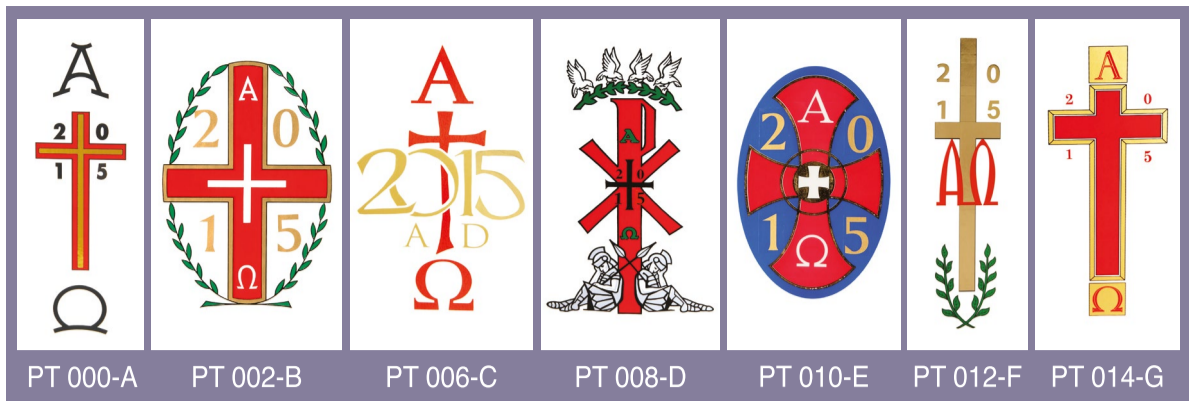

WR 01-RS WR 01-W WR 01-X WR 01-Y WR 01-Z WR 01-J WR 01-M WR 01-N WR 01-O WR 01-P WR 01-V

WR 01-A **New** WR 01-C **New** WR 01-B WR 01-D

ALL WAX RELIEFS ARE WITH A 2015 DATE

SELECTION TWO recommended for 2 1/2" and 3" candles.

WR 01-BI WR 01-HG WR 01-S WR 01-T WR 01-U

WR 01-G WR 01-H WR 01-I WR 01-K WR 01-L WR 01-Q WR 01-R WR 01-RG WR 01-E WR 01-F WR 01-GD

Year dated  
Transfer  
supplied  
**FREE** with  
Paschal  
candle  
order